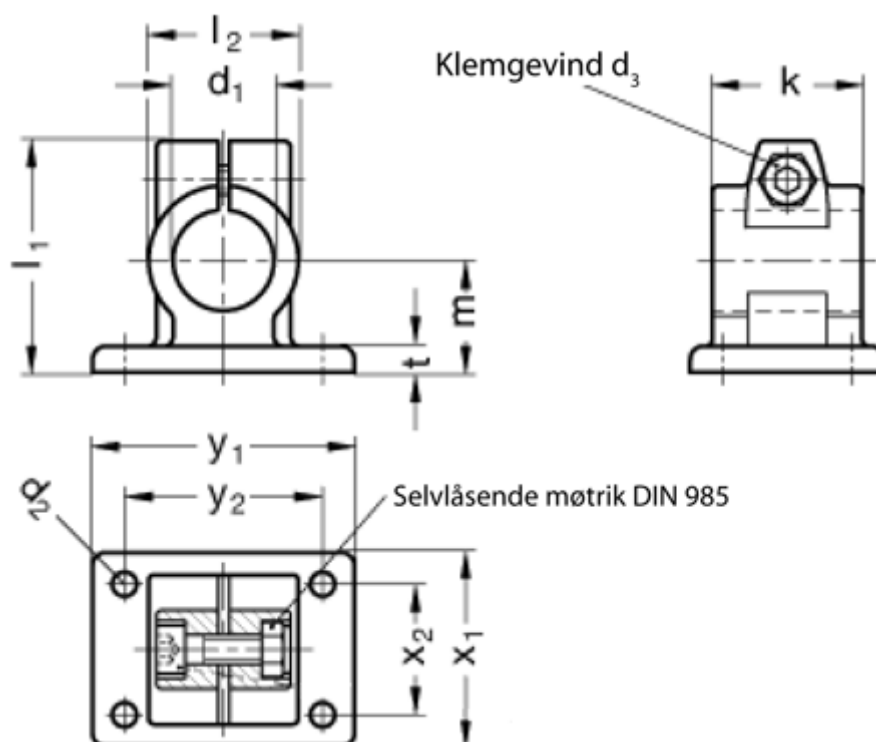

Article number: 20146B42652BL

Description: E+G
Flanged Connector GN 146-B42-65-2-BL

Measures

Adjustable clamp lever = GN 911-M10-55 have to be ordred separately

d_1 = B42
 d_2 = 11.0
 d_3 = M10
 k = 65
 l_1 = 95
 l_2 = 65
 m = 50

t = 14
 x_1 = 92
 x_2 = 62
 y_1 = 128
 y_2 = 98